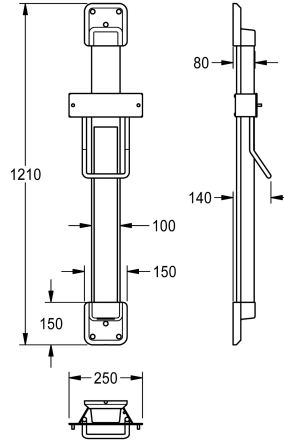

KWC F5

Height adjustment for F5 hood hair dryers

Modell-Linie: F5 | ACDR0003

Hand and hair dryers | Height adjusters

KWC-No.

2030052329

colour combination silver/white end caps

2030052330

Accent colour

white

basalt grey

pearl gentian blue

lemon yellow

signalred

Height adjustment for F5 hood hair dryer, for wall mounting, 600 mm continuously adjustable, with constant force rolling band spring, guide rail made of anodised aluminium, with 4 mm thick crystal mirror, fully adhered, covered, vandalism-resistant cable channel,

colour combination silver/pearl gentian blue end caps.

Dimensions 250 x 1200 x 140 mm (W x H x D)

Technical Data

overall depth

140 mm

overall height

1,210 mm

overall width

250 mm

Accent colour

pearl gentian blue

Basic colour

silver