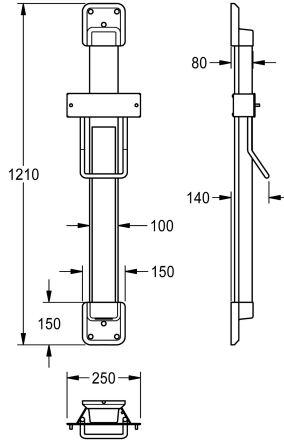

KWC F5

Height adjustment for F5 hood hair dryers

Modell-Linie: F5 | ACDR0004

Hand and hair dryers | Height adjusters

KWC-No.

2030052329

colour combination silver/white end caps

2030052330

Accent colour

white

basalt grey

pearl gentian blue

lemon yellow

signalred

Height adjustment for F5 hood hair dryer, for wall mounting, 600 mm continuously adjustable, with constant force rolling band spring, guide rail made of anodised aluminium, with 4 mm thick crystal mirror, fully adhered, covered, vandalism-resistant cable channel,

colour combination silver/lemon yellow end caps.

Dimensions 250 x 1200 x 140 mm (W x H x D)

Technical Data

overall depth

140 mm

overall height

1,210 mm

overall width

250 mm

Accent colour

lemon yellow

Basic colour

silver