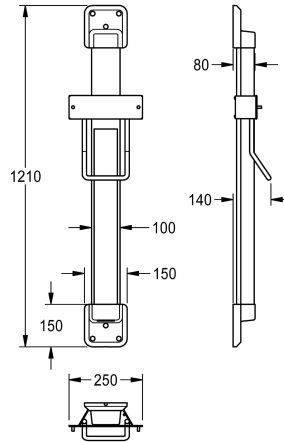

KWC F5

Height adjustment for F5 hood hair dryers

Modell-Linie: F5 | ACDR0004

Hand and hair dryers | Height adjusters

KWC-No.

2030052329

colour combination silver/white end caps

2030052330

Accent colour

white

basalt grey

pearl gentian blue

lemon yellow

signalred

Height adjustment for F5 hood hair dryer, for wall mounting, 600 mm continuously adjustable, with constant force rolling band spring, guide rail made of anodised aluminium, with 4 mm thick crystal mirror, fully adhered, covered, vandalism-resistant cable channel,

colour combination silver/lemon yellow end caps.

Dimensions 250 x 1200 x 140 mm (W x H x D)

Technical Data

overall depth

140 mm

overall height

1,210 mm

overall width

250 mm

Accent colour

lemon yellow

Basic colour

silver