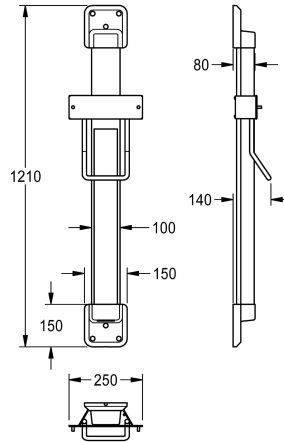

### Height adjustment for F5 hood hair dryers

Modell-Linie: F5 | ACDR0004

Hand and hair dryers | Height adjusters

#### Accent colour

white

basalt grey

pearl gentian blue

lemon yellow

signalred

Height adjustment for F5 hood hair dryer, for wall mounting, 600 mm continuously adjustable, with constant force rolling band spring, guide rail made of anodised aluminium, with 4 mm thick crystal mirror, fully adhered, covered, vandalism-resistant cable channel,

colour combination silver/lemon yellow end caps.

Dimensions 250 x 1200 x 140 mm (W x H x D)

#### Technical Data

overall depth

140 mm

overall height

1,210 mm

overall width

250 mm

Accent colour