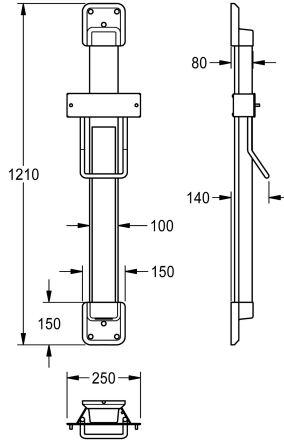

### Height adjustment for F5 hood hair dryers

Modell-Linie: F5 | ACDR0005

Hand and hair dryers | Height adjusters

#### Accent colour

white

basalt grey

pearl gentian blue

lemon yellow

signalred

Height adjustment for F5 hood hair dryer, for wall mounting, 600 mm continuously adjustable, with constant force rolling band spring, guide rail made of anodised aluminium, with 4 mm thick crystal

mirror, fully adhered, covered, vandalism-resistant cable channel, colour combination silver/signal red end caps. Dimensions 250 x 1200 x 140 mm (W x H x D)

#### Technical Data

overall depth

140 mm

overall height

1,210 mm

overall width

250 mm

Accent colour