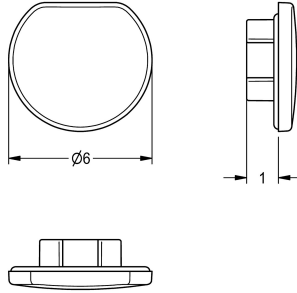

KWC Plug chromed

Modell-Linie: F5 | ASSX9004
Spare parts | Spare parts taps

KWC-No.

2030053006

Plug chromed, packing unit 10 pieces.

Technical Data

overall depth	6 mm
overall height	2 mm
overall width	6 mm
quantity	10
quantity uom	pieces