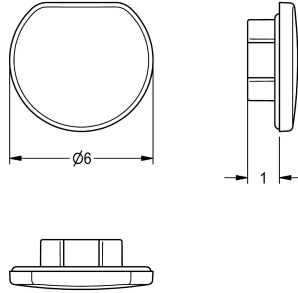

KWC Plug chromed

Modell-Linie: F5 | ASSX9004
Spare parts | Spare parts taps

KWC-No.

2030053006

Plug chromed, packing unit 10 pieces.

Technical Data

overall depth	6 mm
overall height	2 mm
overall width	6 mm
quantity	10
quantity uom	pieces