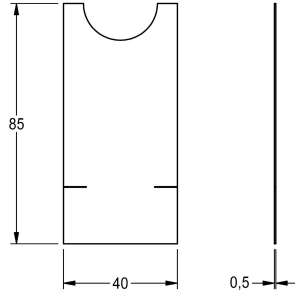

KWC F5

Foil

Modell-Linie: F5 | ASET2010
Spare parts | Spare parts taps

KWC-No.

2030053034

Foil, packing unit 10 pieces

Technical Data

overall depth	0.5 mm
overall height	85 mm
overall width	40 mm
quantity	10
quantity uom	pieces