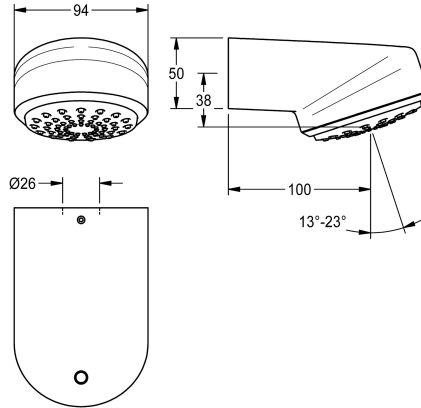

KWC AQUAJET-Comfort Shower head for KWC shower panels and systems

Modell-Linie: AQUAJET-COMFORT | SHAC0011
Showers | Shower heads

KWC-No.

2030054254

AQUAJET-Comfort shower head for F5 shower panels

AQUAJET-Comfort shower head with plastic jet face continuously adjustable between 13° - 23°; anti-limescale system and low aerosol formation. For installation on KWC shower panels and

shower systems with pre-mounted connecting nozzles DN 15, diameter 26 mm, polished chromium-plated brass housing.

Technical Data

diameter nominal

DN 15

adjustable tilt angle

Yes

type

shower head

type of connection

Shower panel

type of shower head

spray shower head

Optional Accessories

Flow controller 6.0 l/min

2030027586

ESHHE0004

Flow controller 12.0 l/min

2000104783

ESHHE0002

Spare Parts

KWC AQUAJET-Comfort Shower head for KWC shower panels and systems

Modell-Linie: AQUAJET-COMFORT | SHAC0011
Showers | Shower heads

Plug

2030027581
ESHAC0002