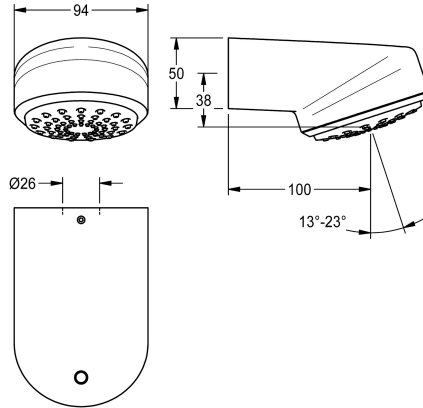

KWC AQUAJET-Comfort Shower head for KWC shower panels and systems

Modell-Linie: AQUAJET-COMFORT | SHAC0011
Showers | Shower heads

KWC-No.

2030054254

AQUAJET-Comfort shower head for F5 shower panels

AQUAJET-Comfort shower head with plastic jet face continuously adjustable between 13° - 23°; anti-limescale system and low aerosol formation. For installation on KWC shower panels and

shower systems with pre-mounted connecting nozzles DN 15, diameter 26 mm, polished chromium-plated brass housing.

Technical Data

diameter nominal

DN 15

adjustable tilt angle

yes

type

shower head

type of connection

Shower panel

type of shower head

spray shower head

Spare Parts

Plug

2030027581

ESHAC0002