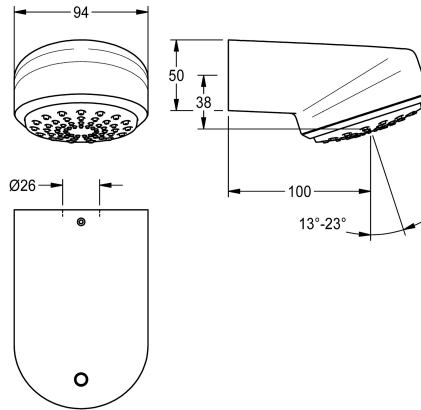

KWC AQUAJET-Comfort Shower head for KWC shower panels and systems

Modell-Linie: AQUAJET-COMFORT | SHAC0011
Showers | Shower heads

KWC-No.

2030054254

AQUAJET-Comfort shower head for F5 shower panels

AQUAJET-Comfort shower head with plastic jet face continuously adjustable between 13° - 23°; anti-limescale system and low aerosol formation. For installation on KWC shower panels and

shower systems with pre-mounted connecting nozzles DN 15, diameter 26 mm, polished chromium-plated brass housing.

Technical Data

diameter nominal

DN 15

adjustable tilt angle

yes

type

shower head

type of connection

Shower panel

type of shower head

spray shower head

Spare Parts

Flow controller 9,0 l/min

2000104782

ESHHE0001