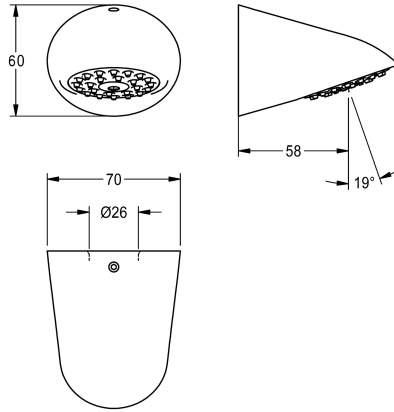

KWC AQUAJET-Slimline Shower head for KWC shower panels and systems

Modell-Linie: AQUAJET-SLIMLINE | SHAS0011
Showers | Shower heads

KWC-No.

2030054255

AQUAJET-Slimline shower head for F5 shower panels

AQUAJET-Slimline shower head with plastic jet face with anti-limescale system and low aerosol formation, for installation on KWC

shower panels and shower systems with pre-mounted connecting nozzles DN 15, diameter 26 mm, polished chromium-plated brass.

Technical Data

diameter nominal
minimum flow pressure
spout projection
surface material
adjustable tilt angle
type
type of connection
type of shower head

DN 15
1 bar
58 mm
chrome
No
shower head
Shower panel
spray shower head