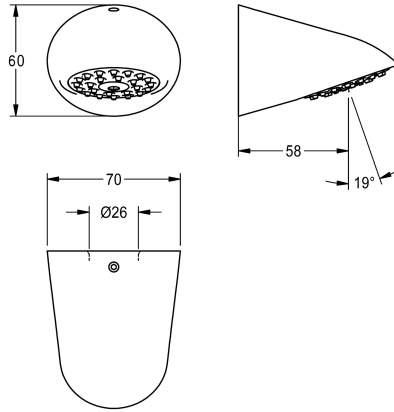

## KWC AQUAJET-Slimline Shower head for KWC shower panels and systems

Modell-Linie: AQUAJET-SLIMLINE | SHAS0011  
Showers | Shower heads

### KWC-No.

**2030054255**

AQUAJET-Slimline shower head for F5 shower panels

AQUAJET-Slimline shower head with plastic jet face with anti-limescale system and low aerosol formation, for installation on KWC

shower panels and shower systems with pre-mounted connecting nozzles DN 15, diameter 26 mm, polished chromium-plated brass.

### Technical Data

diameter nominal
minimum flow pressure
spout projection
surface material
adjustable tilt angle
type
type of connection
type of shower head

DN 15
1 bar
58 mm
chrome
no
shower head
Shower panel
spray shower head