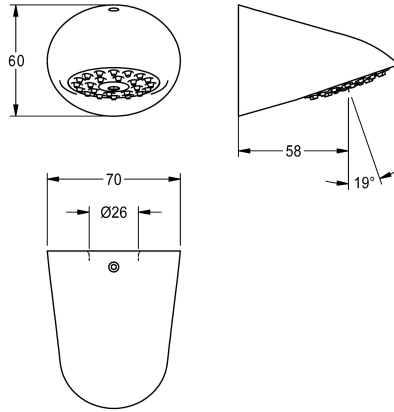

KWC AQUAJET-Slimline Shower head for KWC shower panels and systems

Modell-Linie: AQUAJET-SLIMLINE | SHAS0011
Showers | Shower heads

KWC-No.

2030054255

AQUAJET-Slimline shower head for F5 shower panels

AQUAJET-Slimline shower head with plastic jet face with anti-limescale system and low aerosol formation, for installation on KWC

shower panels and shower systems with pre-mounted connecting nozzles DN 15, diameter 26 mm, polished chromium-plated brass.

Technical Data

diameter nominal

DN 15

minimum flow pressure

1 bar

spout projection

58 mm

surface material

chrome

adjustable tilt angle

no

type

shower head

type of connection

Shower panel

type of shower head

spray shower head