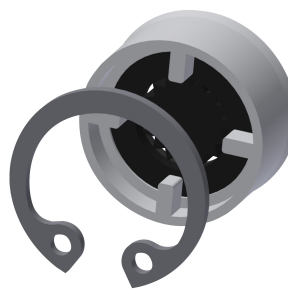

Flow controller 9,0 l/min

2000104782
ESHHE0001