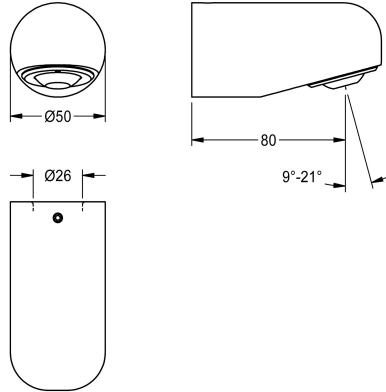

## KWC MUENCHEN

Shower head for KWC shower panels and systems

Modell-Linie: MUENCHEN | SHMU0011

Showers | Shower heads

### KWC-No.

**2030054793**

MÜNCHEN shower head for F5 shower panels

MÜNCHEN shower head with continuously adjustable shower jet between 9° - 21°, for installation on KWC shower panels and shower

systems with pre-mounted connecting nozzles DN 15, diameter 26 mm, polished chromium-plated brass housing.

### Technical Data

diameter nominal

DN 15

adjustable tilt angle

yes

type

shower head

type of connection