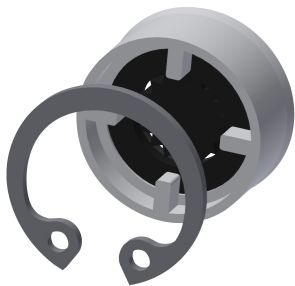

KWC MUENCHEN

Shower head for KWC shower panels and systems

Modell-Linie: MUENCHEN | SHMU0011

Showers | Shower heads

KWC-No.

2030054793

MÜNCHEN shower head for F5 shower panels

MÜNCHEN shower head with continuously adjustable shower jet between 9° - 21°, for installation on KWC shower panels and shower

systems with pre-mounted connecting nozzles DN 15, diameter 26 mm, polished chromium-plated brass housing.

Technical Data

diameter nominal

DN 15

adjustable tilt angle

yes

type

shower head

type of connection

Shower panel

type of shower head

jet shower head

Spare Parts

Flow controller 9,0 l/min

2000104782

ESHHE0001