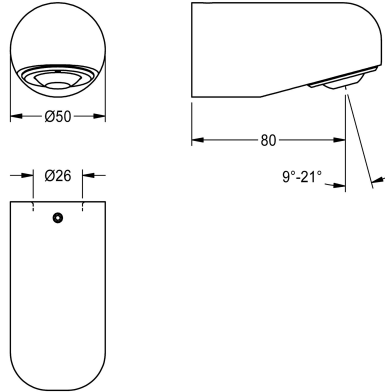

KWC MUENCHEN

Shower head for KWC shower panels and systems

Modell-Linie: MUENCHEN | SHMU0011

Showers | Shower heads

KWC-No.

2030054793

MÜNCHEN shower head for F5 shower panels

MÜNCHEN shower head with continuously adjustable shower jet between 9° - 21°, for installation on KWC shower panels and shower

systems with pre-mounted connecting nozzles DN 15, diameter 26 mm, polished chromium-plated brass housing.

Technical Data

diameter nominal

DN 15

adjustable tilt angle

yes

type

shower head

type of connection

Shower panel

type of shower head

jet shower head

Spare Parts

Flow controller 9,0 l/min

2000104782

ESHHE0001