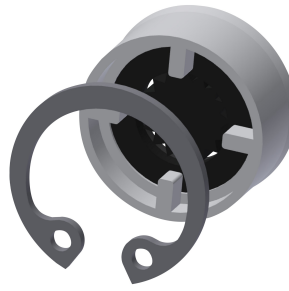

KWC-No.

2030055723

MÜNCHEN shower head

MÜNCHEN DN 15 shower head with shower jet continuously adjustable between 9–21°; for wall connector with insertable

connecting nozzle, diameter 26 mm. High-polished chrome-plated brass housing with integrated flow regulator 9.0 l/min.

Technical Data

diameter nominal

DN 15

adjustable tilt angle

Yes

type

shower head

type of connection

Adhesive flange

2000101467
ZAQUA701

AQUAFIX bar

2000104310
ZCMPX005

Spare Parts

Retaining ring

2000104851
ESHMU0005

Sphere

2000104839
ESHMU0001

Flow controller 9,0 l/min

2000104782
ESHHE0001

Retaining ring

2000102690
ZAQUA093