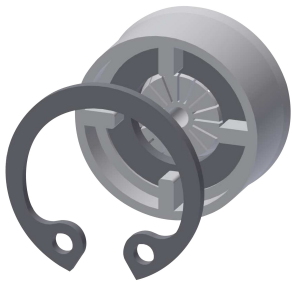

Optional Accessories

Flow controller 6.0 l/min

2030027586
ESHHE0004

Flow controller 12.0 l/min

2000104783
ESHHE0002

Adhesive flange

2000101467
ZAQUA701

AQUAFIX bar

2000104310
ZCMPX005

Spare Parts