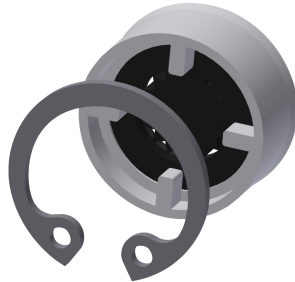

Optional Accessories

Flow controller 6.0 l/min

2030027586
ESHHE0004

Flow controller 12.0 l/min

2000104783
ESHHE0002

Adhesive flange

2000101467
ZAQUA701

AQUAFIX bar

2000104310
ZCMPX005

Spare Parts