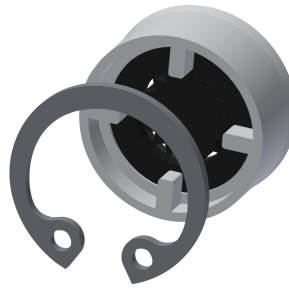

#### KWC-No.

**2030055723**

MÜNCHEN shower head

MÜNCHEN DN 15 shower head with shower jet continuously adjustable between 9–21°; for wall connector with insertable

connecting nozzle, diameter 26 mm. High-polished chrome-plated brass housing with integrated flow regulator 9.0 l/min.

#### Technical Data

diameter nominal

DN 15

adjustable tilt angle

yes

type

shower head

type of connection

wall connection

type of shower head

jet shower head

#### Spare Parts

Retaining ring

**2000104851**  
ESHMU0005

Sphere

**2000104839**  
ESHMU0001

Flow controller 9,0 l/min

**2000104782**  
ESHHE0001

Retaining ring