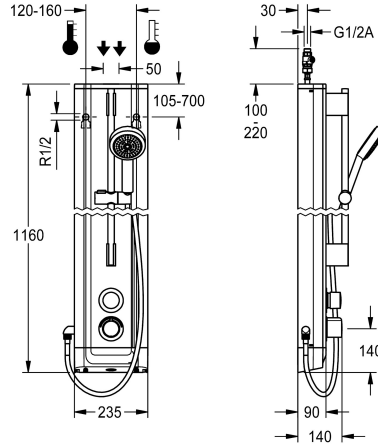

KWC F5S-Therm Stainless steel shower panel with hand shower fitting

Modell-Linie: F5S | F5ST2023
Showers | Self closing showers

KWC-No.

2030056542

F5S Therm shower panel made of stainless steel for wall mounting with DN 15 self-closing thermostatic mixer and a hand shower fitting. Hydraulically controlled, for connection to hot water and cold water. Shower valve with integrated FRAMIC self-closing cartridge, thermostat and mechanism for an optional water hygiene unit for automatic water hygiene flushing, program-controlled thermal disinfection (additional bypass solenoid-operated flush valve cartridge required) and storage of statistical data. FRAMIC self-closing cartridge, low maintenance and stagnation free, with ceramic disc technology, self-closing, flow pressure independent due to the medium-independent design. Stepless adjustment of

flow duration. Thermostat with metal handle, an adjustable and turn-proof temperature stop and an option for manual thermal disinfection. All-metal construction, visible parts high-polished or chrome-plated. Pre-fitted chrome-plated brass shower pole with height-adjustable hand shower holder and chrome-plated plastic hand shower, shower head with rain jet, diameter 110 mm, shower hose 900 mm. Housing made of stainless steel with raised function surface and plastic cover caps. Connecting hoses with lockable water volume control with backflow preventer and strainer.

Dimensions of housing 235 x 1160 x 90 mm (W x H x D)

Technical Data

additional connections

No

with backflow preventer

Yes

circulation

No

inlet size

G 1/2 A

Locking mechanism

Top section, ceramic

material casing

stainless steel

material code casing

1.4301 Chrome Nickel steel V2A