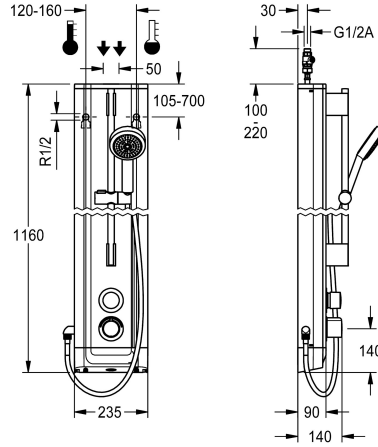

### KWC-No.

**2030056542**

F5S Therm shower panel made of stainless steel for wall mounting with DN 15 self-closing thermostatic mixer and a hand shower fitting. Hydraulically controlled, for connection to hot water and cold water. Shower valve with integrated FRAMIC self-closing cartridge, thermostat and mechanism for an optional water hygiene unit for automatic water hygiene flushing, program-controlled thermal disinfection (additional bypass solenoid-operated flush valve cartridge required) and storage of statistical data. FRAMIC self-closing cartridge, low maintenance and stagnation free, with ceramic disc technology, self-closing, flow pressure independent due to the medium-independent design. Stepless adjustment of

flow duration. Thermostat with metal handle, an adjustable and turn-proof temperature stop and an option for manual thermal disinfection. All-metal construction, visible parts high-polished or chrome-plated. Pre-fitted chrome-plated brass shower pole with height-adjustable hand shower holder and chrome-plated plastic hand shower, shower head with rain jet, diameter 110 mm, shower hose 900 mm. Housing made of stainless steel with raised function surface and plastic cover caps. Connecting hoses with lockable water volume control with backflow preventer and strainer.

Dimensions of housing 235 x 1160 x 90 mm (W x H x D)

### Technical Data

additional connections	no
with backflow preventer	yes
circulation	no
compatible A3000 open	no
connection with pay water disp	not possible
with filter	yes
adjustable flow time	yes
functional principle	hydraulic self-closing
for hand shower	yes
hygiene flushing	prepared
diameter nominal	DN 15
inlet size	G 1/2 A
Locking mechanism	Top section, ceramic
material casing	stainless steel
material code casing	1.4301 Chrome Nickel steel V2A
material fitting	brass
maximum flow time	35 Seconds
minimum flow pressure	1 bar
minimum flow time	5 Seconds
type of mixing	with thermostat
overall depth	90 mm
overall height	1.160 mm