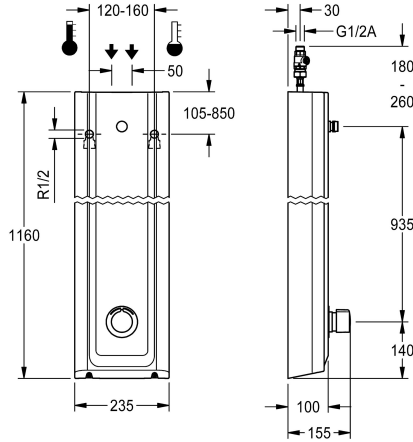

KWC F5S Mix MIRANIT shower panel

Modell-Linie: F5S | F5SM2024
Showers | Self closing showers

KWC-No.

2030056549

2030056584

with automatic shower pipe draining

shower pipe draining

No

Yes

F5S Mix shower panel made of mineral material for wall mounting with DN 15 self-closing single control mixer and connecting nozzles for the shower head. FRAMIC self-closing mixing cartridge, hydraulically controlled, low maintenance and stagnation free, with ceramic disc technology, self-closing, flow pressure independent due to the medium-independent design. Stepless adjustment of flow duration. With adjustable, turn-proof temperature stop. For connection to hot water and cold water. All-metal construction, visible parts high-polished or chrome-plated. Connecting nozzles for the required additional DN 15 KWC shower head with pre-fitted

flow regulator 9.0 l/min. Housing with raised function surface made of MIRANIT resin-bonded mineral material with pore-free smooth surface (temperature-resistant up to 80 °C), Alpine white colour. Connecting hoses with lockable water volume control with backflow preventer and strainer.

Dimensions of housing 235 x 1160 x 100 mm (W x H x D)

Shower head to be ordered separately.

Technical Data

additional connections

No

with backflow preventer

Yes

circulation

No

compatible A3000 open

No

connection with pay water disp

not possible

with filter

Yes

adjustable flow time

Yes

functional principle

hydraulic self-closing

for hand shower

No

hygiene flushing

No

diameter nominal

DN 15

inlet size

G 1/2 A

Locking mechanism

Top section, ceramic

material casing

mineral material

material code casing

Miranit

material fitting

brass-look

maximum flow time

35 Seconds

minimum flow pressure

1.5 bar

minimum flow time

5 Seconds

type of mixing

Yes

overall depth

100 mm