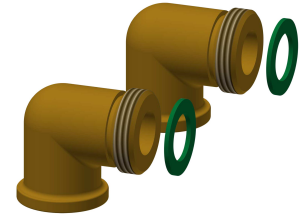

yes

F5S Mix shower panel made of mineral material for wall mounting with DN 15 self-closing single control mixer and connecting nozzles for the shower head. FRAMIC self-closing mixing cartridge, hydraulically controlled, low maintenance and stagnation free, with ceramic disc technology, self-closing, flow pressure independent due to the medium-independent design. Stepless adjustment of flow duration. With adjustable, turn-proof temperature stop. For connection to hot water and cold water. All-metal construction, visible parts high-polished or chrome-plated. Connecting nozzles for the required additional DN 15 KWC shower head with pre-fitted

2030057073
ACXX2018

Housing extension for F5 shower panels made of MIRANIT

2030057075
ACXX2019

Housing extension for F5 shower panels made of MIRANIT

2030057076
ACXX2020

Connection set for shower panel

2000104916
ZSHOW0006