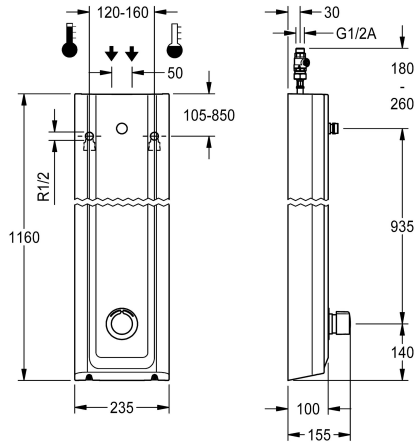

KWC F5S Mix MIRANIT shower panel

Modell-Linie: F5S | F5SM2024
Showers | Self closing showers

KWC-No.

2030056549

2030056584

with automatic shower pipe draining

shower pipe draining

no

yes

F5S Mix shower panel made of mineral material for wall mounting with DN 15 self-closing single control mixer and connecting nozzles for the shower head. FRAMIC self-closing mixing cartridge, hydraulically controlled, low maintenance and stagnation free, with ceramic disc technology, self-closing, flow pressure independent due to the medium-independent design. Stepless adjustment of flow duration. With adjustable, turn-proof temperature stop. For connection to hot water and cold water. All-metal construction, visible parts high-polished or chrome-plated. Connecting nozzles for the required additional DN 15 KWC shower head with pre-fitted

flow regulator 9.0 l/min. Housing with raised function surface made of MIRANIT resin-bonded mineral material with pore-free smooth surface (temperature-resistant up to 80 °C), Alpine white colour. Connecting hoses with lockable water volume control with backflow preventer and strainer.

Dimensions of housing 235 x 1160 x 100 mm (W x H x D)

Shower head to be ordered separately.

Technical Data

additional connections

no

with backflow preventer

yes

circulation

no

compatible A3000 open

no

connection with pay water disp

not possible

with filter

yes

adjustable flow time

yes

functional principle

hydraulic self-closing

for hand shower

no

hygiene flushing

no

diameter nominal

DN 15

inlet size

G 1/2 A

Locking mechanism

Top section, ceramic

material casing

mineral material

material code casing

Miranit

material fitting

brass

maximum flow time

35 Seconds

minimum flow pressure

1.5 bar

minimum flow time

5 Seconds

type of mixing

yes

overall depth

100 mm