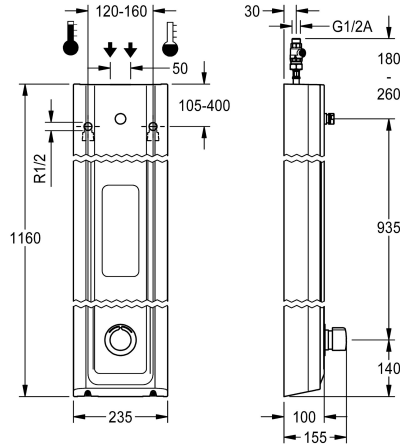

KWC F5S Mix MIRANIT shower panel with shower gel shelf

Modell-Linie: F5S | F5SM2026
Showers | Self closing showers

KWC-No.

2030056552

2030056588

with automatic shower pipe draining

shower pipe draining

No

Yes

F5S Mix shower panel made of mineral material for wall mounting with DN 15 self-closing single control mixer and connecting nozzles for the shower head. FRAMIC self-closing mixing cartridge, hydraulically controlled, low maintenance and stagnation free, with ceramic disc technology, self-closing, flow pressure independent due to the medium-independent design. Stepless adjustment of flow duration. With adjustable, turn-proof temperature stop. For connection to hot water and cold water. All-metal construction, visible parts high-polished or chrome-plated. Connecting nozzles for the required additional DN 15 KWC shower head with pre-fitted

flow regulator 9.0 l/min. Housing with raised function surface and seamless moulded shower gel shelf made of MIRANIT resin-bonded mineral material with pore-free smooth surface (temperature-resistant up to 80 °C), Alpine white colour. Connecting hoses with lockable water volume control with backflow preventer and strainer.

Dimensions of housing 235 x 1160 x 100 mm (W x H x D)

Shower head to be ordered separately.

Technical Data

additional connections

No

with backflow preventer

Yes

circulation

No

compatible A3000 open

No

connection with pay water disp

not possible

with filter

Yes

adjustable flow time

Yes

functional principle

hydraulic self-closing

for hand shower

No

diameter nominal

DN 15

inlet size

G 1/2 A

Locking mechanism

Top section, ceramic

material casing

mineral material

material code casing

Miranit

material fitting

brass-look

maximum flow time

35 Seconds

minimum flow pressure

1.5 bar

minimum flow time

5 Seconds

type of mixing

Yes

overall depth

100 mm

overall height

1.160 mm