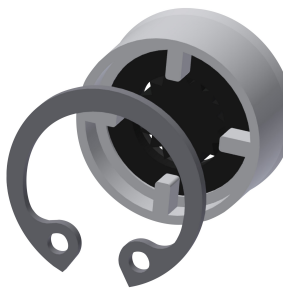

Yes

F5S Mix shower panel made of stainless steel for wall mounting with DN 15 self-closing single control mixer and connecting nozzles for the shower head. FRAMIC self-closing mixing cartridge, hydraulically controlled, low maintenance and stagnation free, with ceramic disc technology, self-closing, flow pressure independent due to the medium-independent design. Stepless adjustment of flow duration. With adjustable, turn-proof temperature stop. For connection to hot water and cold water. All-metal construction, visible parts high-polished or chrome-plated. Connecting nozzles for

Modell-Linie: F5S | F5SM2014
Showers | Self closing showers

Plug chromed

2030053006
ASSX9004

Handle push cap

2030050753
ASSM9004

Temperature stop

2030046189
ASSM9002

Safety ring

2030048357
ASSX9003

Rosette

2030045510
ASXM2003

FRAMIC self-closing mixing cartridge

2030046185
ASSM9001

Flow controller 9.0 l/min

2000104782
ESHHE0001

Stainless steel care set