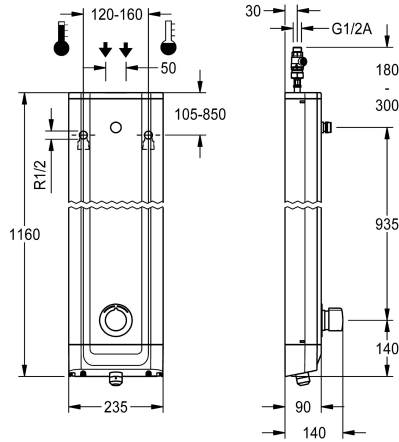

KWC F5S Mix stainless steel shower panel

Modell-Linie: F5S | F5SM2014
Showers | Self closing showers

KWC-No.

2030054248

2030056581

with automatic shower pipe draining

shower pipe draining

No

Yes

F5S Mix shower panel made of stainless steel for wall mounting with DN 15 self-closing single control mixer and connecting nozzles for the shower head. FRAMIC self-closing mixing cartridge, hydraulically controlled, low maintenance and stagnation free, with ceramic disc technology, self-closing, flow pressure independent due to the medium-independent design. Stepless adjustment of flow duration. With adjustable, turn-proof temperature stop. For connection to hot water and cold water. All-metal construction, visible parts high-polished or chrome-plated. Connecting nozzles for

the required additional DN 15 KWC shower head with pre-fitted flow regulator 9.0 l/min. Housing made of stainless steel with raised function surface and plastic cover caps. Connecting hoses with lockable water volume control with backflow preventer and strainer. Version with automatic shower pipe draining.

Dimensions of housing 235 x 1160 x 90 mm (W x H x D)

Shower head to be ordered separately.

Technical Data

additional connections

No

with backflow preventer

Yes

circulation

No

compatible A3000 open

No

connection with pay water disp

not possible

with filter

Yes

adjustable flow time

Yes

functional principle

hydraulic self-closing

for hand shower

No

hygiene flushing

No

diameter nominal

DN 15

inlet size

G 1/2 A

Locking mechanism

Top section, ceramic

material casing

stainless steel

material code casing

1.4301 Chrome Nickel steel V2A

material fitting

brass-look

maximum flow time

35 Seconds

minimum flow pressure

1.5 bar

minimum flow time

5 Seconds

type of mixing

Yes

overall depth

90 mm