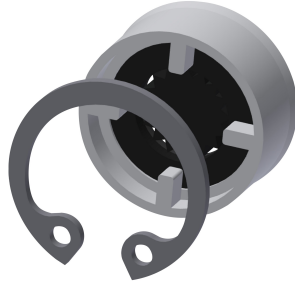

Yes

F5S Mix shower panel made of stainless steel for wall mounting with DN 15 self-closing single control mixer and connecting nozzles for the shower head. FRAMIC self-closing mixing cartridge, hydraulically controlled, low maintenance and stagnation free, with ceramic disc technology, self-closing, flow pressure independent due to the medium-independent design. Stepless adjustment of flow duration. With adjustable, turn-proof temperature stop. For connection to hot water and cold water. All-metal construction, visible parts high-polished or chrome-plated. Connecting nozzles for

1.4301 Chrome Nickel steel V2A

material fitting

brass-look

maximum flow time

35 Seconds

minimum flow pressure

1.5 bar

minimum flow time

5 Seconds

type of mixing

Yes

overall depth

90 mm

KWC

F5S Mix stainless steel shower panel

Modell-Linie: **F5S | F5SM2014**
Showers | Self closing showers

2030054793
SHMU0011

Optional Accessories

KWC

F5S Mix stainless steel shower panel

Modell-Linie: F5S | F5SM2014
Showers | Self closing showers

Flow controller 6.0 l/min

2030027586
ESHHE0004

Flow controller 12.0 l/min