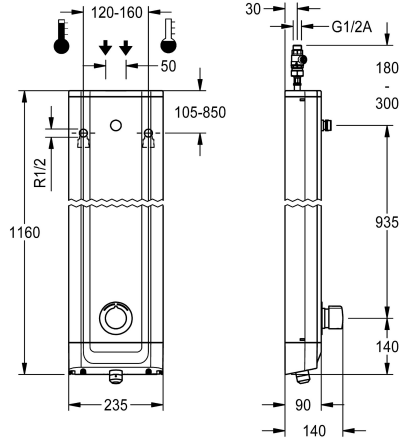

KWC F5S Mix stainless steel shower panel

Modell-Linie: F5S | F5SM2014
Showers | Self closing showers

KWC-No.

2030054248

2030056581

with automatic shower pipe draining

shower pipe draining

no

yes

F5S Mix shower panel made of stainless steel for wall mounting with DN 15 self-closing single control mixer and connecting nozzles for the shower head. FRAMIC self-closing mixing cartridge, hydraulically controlled, low maintenance and stagnation free, with ceramic disc technology, self-closing, flow pressure independent due to the medium-independent design. Stepless adjustment of flow duration. With adjustable, turn-proof temperature stop. For connection to hot water and cold water. All-metal construction, visible parts high-polished or chrome-plated. Connecting nozzles for

the required additional DN 15 KWC shower head with pre-fitted flow regulator 9.0 l/min. Housing made of stainless steel with raised function surface and plastic cover caps. Connecting hoses with lockable water volume control with backflow preventer and strainer. Version with automatic shower pipe draining.

Dimensions of housing 235 x 1160 x 90 mm (W x H x D)

Shower head to be ordered separately.

Technical Data

additional connections

no

with backflow preventer

yes

circulation

no

compatible A3000 open

no

connection with pay water disp

not possible

with filter

yes

adjustable flow time

yes

functional principle

hydraulic self-closing

for hand shower

no

hygiene flushing

no

diameter nominal

DN 15

inlet size

G 1/2 A

Locking mechanism

Top section, ceramic

material casing

stainless steel

material code casing

1.4301 Chrome Nickel steel V2A

material fitting

brass

maximum flow time

35 Seconds

minimum flow pressure

1.5 bar

minimum flow time

5 Seconds

type of mixing

yes

overall depth

90 mm