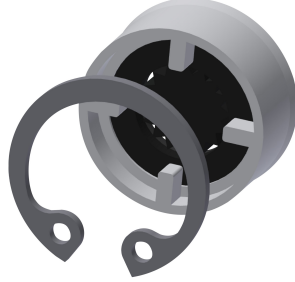

yes

F5S Mix shower panel made of stainless steel for wall mounting with DN 15 self-closing single control mixer and connecting nozzles for the shower head. FRAMIC self-closing mixing cartridge, hydraulically controlled, low maintenance and stagnation free, with ceramic disc technology, self-closing, flow pressure independent due to the medium-independent design. Stepless adjustment of flow duration. With adjustable, turn-proof temperature stop. For connection to hot water and cold water. All-metal construction, visible parts high-polished or chrome-plated. Connecting nozzles for

1.4301 Chrome Nickel steel V2A

material fitting

brass

maximum flow time

35 Seconds

minimum flow pressure

1.5 bar

minimum flow time

5 Seconds

type of mixing

yes

overall depth

90 mm

KWC

F5S Mix stainless steel shower panel

Modell-Linie: **F5S | F5SM2014**
Showers | Self closing showers

2030054793
SHMU0011

Optional Accessories

KWC

F5S Mix stainless steel shower panel

Modell-Linie: F5S | F5SM2014
Showers | Self closing showers

Flow controller 6.0 l/min

2030027586
ESHHE0004

Flow controller 12.0 l/min