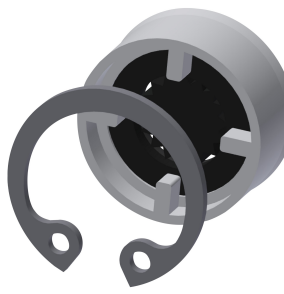

yes

F5S Mix shower panel made of stainless steel for wall mounting with DN 15 self-closing single control mixer and connecting nozzles for the shower head. FRAMIC self-closing mixing cartridge, hydraulically controlled, low maintenance and stagnation free, with ceramic disc technology, self-closing, flow pressure independent due to the medium-independent design. Stepless adjustment of flow duration. With adjustable, turn-proof temperature stop. For connection to hot water and cold water. All-metal construction, visible parts high-polished or chrome-plated. Connecting nozzles for

Modell-Linie: F5S | F5SM2014
Showers | Self closing showers

Plug chromed

2030053006
ASSX9004

Handle push cap

2030050753
ASSM9004

Temperature stop

2030046189
ASSM9002

Safety ring

2030048357
ASSX9003

Rosette

2030045510
ASXM2003

FRAMIC self-closing mixing cartridge

2030046185
ASSM9001

Flow controller 9.0 l/min

2000104782
ESHHE0001

Stainless steel care set