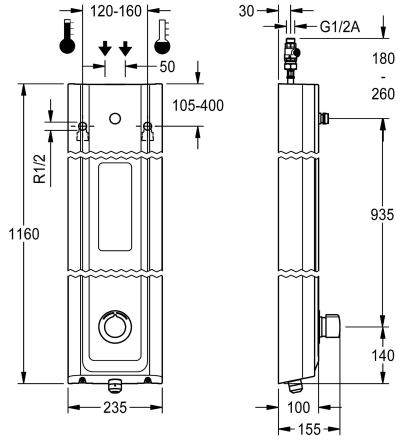

KWC

F5S Mix MIRANIT shower panel with shower gel shelf

Modell-Linie: F5S | F5SM2016
Showers | Self closing showers

KWC-No.

2030056552

2030056588

with automatic shower pipe draining

shower pipe draining

No

Yes

F5S Mix shower panel made of mineral material for wall mounting with DN 15 self-closing single control mixer and connecting nozzles for the shower head. FRAMIC self-closing mixing cartridge, hydraulically controlled, low maintenance and stagnation free, with ceramic disc technology, self-closing, flow pressure independent due to the medium-independent design. Stepless adjustment of flow duration. With adjustable, turn-proof temperature stop. For connection to hot water and cold water. All-metal construction, visible parts high-polished or chrome-plated. Connecting nozzles for the required additional DN 15 KWC shower head with pre-fitted

flow regulator 9.0 l/min. Housing with raised function surface and seamless moulded shower gel shelf made of MIRANIT resin-bonded mineral material with pore-free smooth surface (temperature-resistant up to 80 °C), Alpine white colour. Connecting hoses with lockable water volume control with backflow preventer and strainer. Version with automatic shower pipe draining.

Dimensions of housing 235 x 1160 x 100 mm (W x H x D)

Shower head to be ordered separately.

Technical Data

additional connections

No

with backflow preventer

Yes

circulation

No

compatible A3000 open

No

connection with pay water disp

not possible

with filter

Yes

adjustable flow time

Yes

functional principle

hydraulic self-closing

for hand shower

No

hygiene flushing

No

diameter nominal

DN 15

inlet size

G 1/2 A

Locking mechanism

Top section, ceramic

material casing

mineral material

material code casing

Miranit

material fitting

brass-look

maximum flow time

35 Seconds

minimum flow pressure

1.5 bar

minimum flow time

5 Seconds

type of mixing

Yes

overall depth

100 mm