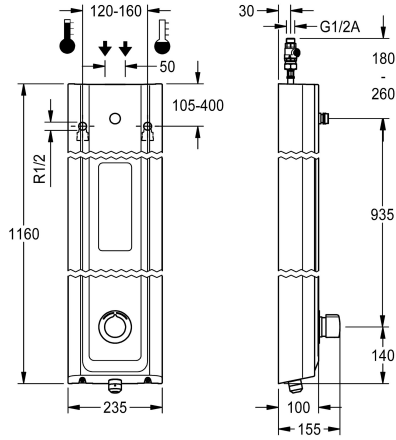

KWC

F5S Mix MIRANIT shower panel with shower gel shelf

Modell-Linie: F5S | F5SM2016

Showers | Self closing showers

KWC-No.

2030056552

2030056588

with automatic shower pipe draining

shower pipe draining

no

yes

F5S Mix shower panel made of mineral material for wall mounting with DN 15 self-closing single control mixer and connecting nozzles for the shower head. FRAMIC self-closing mixing cartridge, hydraulically controlled, low maintenance and stagnation free, with ceramic disc technology, self-closing, flow pressure independent due to the medium-independent design. Stepless adjustment of flow duration. With adjustable, turn-proof temperature stop. For connection to hot water and cold water. All-metal construction, visible parts high-polished or chrome-plated. Connecting nozzles for the required additional DN 15 KWC shower head with pre-fitted

flow regulator 9.0 l/min. Housing with raised function surface and seamless moulded shower gel shelf made of MIRANIT resin-bonded mineral material with pore-free smooth surface (temperature-resistant up to 80 °C), Alpine white colour. Connecting hoses with lockable water volume control with backflow preventer and strainer. Version with automatic shower pipe draining.

Dimensions of housing 235 x 1160 x 100 mm (W x H x D)

Shower head to be ordered separately.

Technical Data

additional connections

no

with backflow preventer

yes

circulation

no

compatible A3000 open

no

connection with pay water disp

not possible

with filter

yes

adjustable flow time

yes

functional principle

hydraulic self-closing

for hand shower

no

hygiene flushing

no

diameter nominal

DN 15

inlet size

G 1/2 A

Locking mechanism

Top section, ceramic

material casing

mineral material

material code casing

Miranit

material fitting

brass

maximum flow time

35 Seconds

minimum flow pressure

1.5 bar

minimum flow time

5 Seconds

type of mixing

yes

overall depth

100 mm