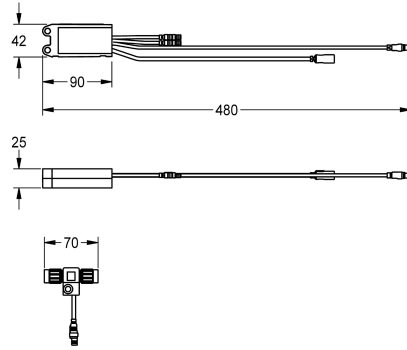

KWC AQUA3000OPEN Electronic module for F5 urinal flush valve

Modell-Linie: AQUA3000OPEN | ACEF3001
Water management systems | Complementary parts water management

KWC-No.

2030056786

Electronic module EM5 with ID 09010 for F5EF3002

Electronic module EM5 with ID 09010 and electronic T-distribution.
For connection in water management system AQUA 3000 open, 24

V DC.

Technical Data

quantity

1

quantity uom

piece

Mandatory Accessories

KWC AQUA3000OPEN Electronic module for F5 urinal flush valve

Modell-Linie: AQUA3000OPEN | ACEF3001
Water management systems | Complementary parts water management

System cable

2000104272
ZAQUA011

System cable