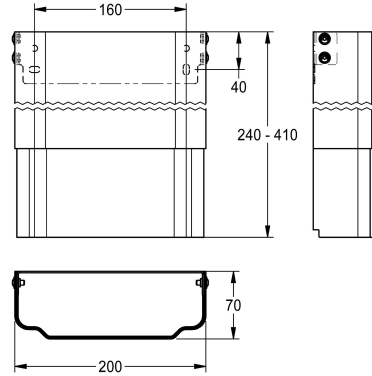

KWC

Housing extension for F5 shower panels made of MIRANIT

Modell-Linie: SHOWER-ACCESSORY | ACXX2018

Duschar | Kompletterande delar duschar

KWC-No.

2030057071

Housing dimensions approx. 200 x 110–170 mm (W x H)

2030057072

Housing dimensions approx. 200 x 160–250 mm (W x H)

2030057073

Housing dimensions approx. 200 x 240–410 mm (W x H)

2030057075

Housing dimensions approx. 200 x 400–660 mm (W x H)

2030057076

Housing dimensions approx. 200 x 650–960 mm (W x H)

Husförlängning av rostfritt stål, pulverbelagt i alpinvit färg, höjjusterar, för F5-duschpaneler av mineraliska materialet MIRANIT, för beklädnad av ytmonterade rörinstallation, komplett

med monteringsmaterial.

Husmått ca 200 x 240 till 410 mm (B x H)