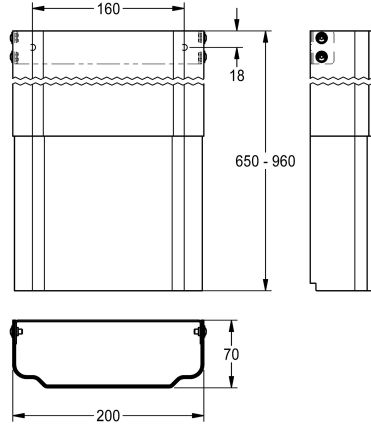

KWC

Housing extension for F5 shower panels made of MIRANIT

Modell-Linie: F5 | ACXX2020

Duschar | Kompletterande delar duschar

KWC-No.

2030057071

Housing dimensions approx. 200 x 110-170 mm (W x H)

2030057072

Housing dimensions approx. 200 x 160-250 mm (W x H)

2030057073

Housing dimensions approx. 200 x 240-410 mm (W x H)

2030057075

Housing dimensions approx. 200 x 400-660 mm (W x H)

2030057076

Housing dimensions approx. 200 x 650-960 mm (W x H)

Husmått ca 200 x 650 till 960 mm (B x H)