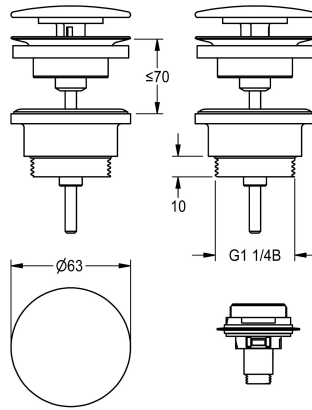

KWC

Dome waste valve, chrome-plated

Modell-Linie: RONDA | ZANMW0030

Washbasins & Washtroughs | Complementary parts wash basins

KWC-No.

2030057337

Dome waste valve, chrome-plated

2030057339

Dome waste valve, white (RAL 9003) powder-coated

Chrome-plated brass dome waste valve, shaft valve and dome, including an adapter for retrofitting on click closing dome,

connection G 1 1/4 B

Technical Data