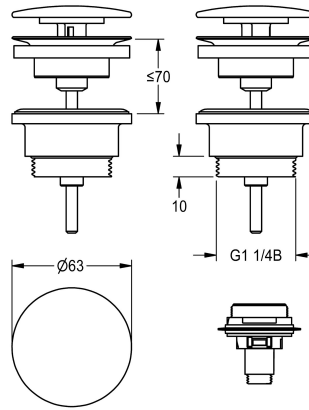

KWC

Dome waste valve, chrome-plated

Modell-Linie: RONDA | ZANMW0030

Washbasins & Washtroughs | Complementary parts wash basins

KWC-No.

2030057337

Dome waste valve, chrome-plated

2030057339

Dome waste valve, white (RAL 9003) powder-coated

Chrome-plated brass dome waste valve, shaft valve and dome, including an adapter for retrofitting on click closing dome,

connection G 1 1/4 B

Technical Data