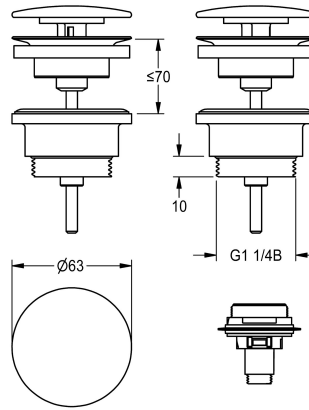

KWC

Dome waste valve, white

Modell-Linie: RONDA | ZANMW0031

Washbasins & Washtroughs | Complementary parts wash basins

KWC-No.

2030057337

Dome waste valve, chrome-plated

2030057339

Dome waste valve, white (RAL 9003) powder-coated

Chrome-plated brass dome waste valve, shaft valve, white (RAL 9003) powder-coated brass dome, including adapter for

retrofitting on a click closing dome, connection G 1 1/4 B

Technical Data

quantity

1

quantity uom

piece