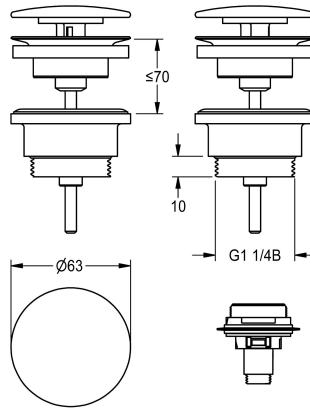

KWC

Dome waste valve, white

Modell-Linie: RONDA | ZANMW0031

Washbasins & Washtroughs | Complementary parts wash basins

KWC-No.

2030057337

Dome waste valve, chrome-plated

2030057339

Dome waste valve, white (RAL 9003) powder-coated

Chrome-plated brass dome waste valve, shaft valve, white (RAL 9003) powder-coated brass dome, including adapter for

retrofitting on a click closing dome, connection G 1 1/4 B

Technical Data

quantity

1

quantity uom

piece