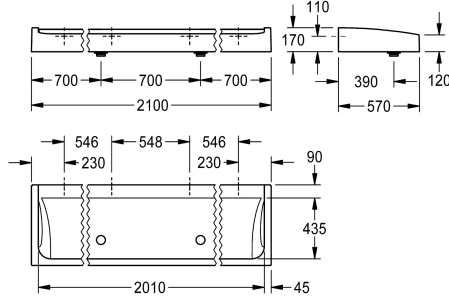

KWC FUTURA exklusiv Multiple washbasin

Modell-Linie: **FUTURA-EXKLUSIV | SANW2100**
Washbasins & Washtroughs | Washtroughs

KWC-No.

2030057408

Width 1800 mm

2030057409

Width 2100 mm

2030057410

Width 2400 mm

overall width

1,800 mm

2,100 mm

2,400 mm

FUTURA eksklusiv multiple washbasin for wall mounting or free-standing double-row installation, made of MIRANIT resin-bonded mineral material with a smooth pore-free surface (temperature-resistant up to 80 °C), Alpine white colour. 90 mm tap ledge without tap holes, mounting on back panel, all-round apron. Includes G 2 B dome waste valve and mounting material.

Dimensions 2100 x 170 x 570 mm (W x H x D)

For free-standing double-row installation, the bridge feet must be ordered separately.

Technical Data

material
material code
number of waste holes
overall depth
overall height
overall width
splash back
tap ledge
type of mounting
type of waste kit
number of wash places
waste hole position
waste kit included
waste size

mineral material
Miranit
2
570 mm
170 mm
2,100 mm
no
yes
wall mounting
domed waste
3
centre front
yes
DN 50

Optional Accessories

KWC FUTURA exklusiv Multiple washbasin

Modell-Linie: FUTURA-EXKLUSIV | SANW2100
Washbasins & Washtroughs | Washtroughs