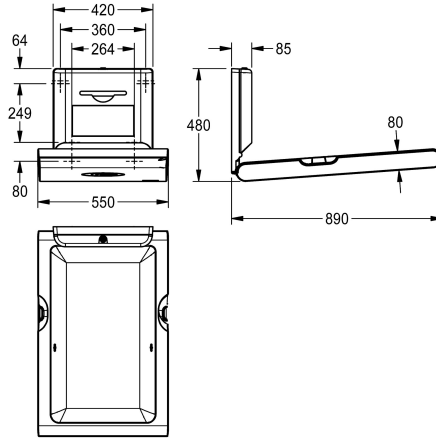

### KWC-No.

2030057694

2030057695

with front panel made of stainless steel

### Accent colour

white

stainless steel-look

CAMBRINO vertical baby changing table for wall mounting, made of polypropylene with antibacterial Biocote® protection, white colour, hinged, with integrated shock absorber for safe opening and closing, nylon safety belt and hooks on both sides, lockable dispenser for single-use paper covers in Interfold folding with maximum width 260 mm. Certified according to EN 12221-1 and

EN 12221-2. Including mounting material and 80 single-use paper covers.

Dimensions when closed 550 x 890 x 100 mm (W x H x D)  
 Dimensions when open 550 x 480 x 890 mm (W x H x D)

### Technical Data

hinged
material
Maximum load capacity
overall depth
overall height
overall width
surface material
type of mounting
Accent colour
Basic colour

Yes
synthetic
11 Kilogram
100 mm
890 mm
550 mm
synthetic
wall mounting
white
white