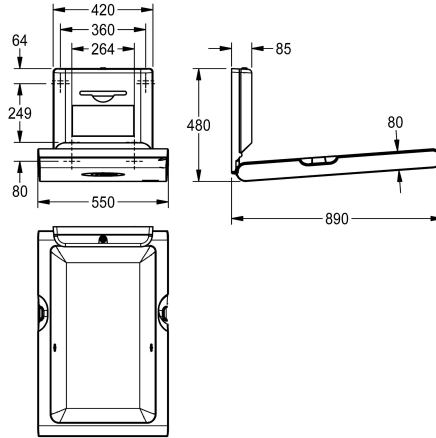

KWC CAMBRINO Vertical baby changing table

Modell-Linie: CAMBRINO | CAMB20VP
Baby changing tables | Baby change units

KWC-No.

2030057694

2030057695

with front panel made of stainless steel

Accent colour

white

stainless steel

CAMBRINO vertical baby changing table for wall mounting, made of polypropylene with antibacterial Biocote® protection, white colour, hinged, with integrated shock absorber for safe opening and closing, nylon safety belt and hooks on both sides, lockable dispenser for single-use paper covers in Interfold folding with maximum width 260 mm. Certified according to EN 12221-1 and

EN 12221-2. Including mounting material and 80 single-use paper covers.

Dimensions when closed 550 x 890 x 100 mm (W x H x D)
Dimensions when open 550 x 480 x 890 mm (W x H x D)

Technical Data

hinged

material

yes

synthetic

11 Kilogram

100 mm

890 mm

550 mm

synthetic

wall mounting