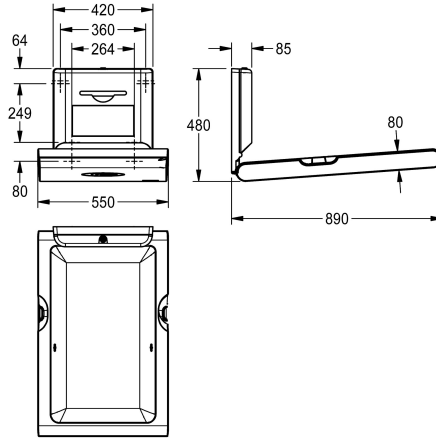

KWC CAMBRINO Vertical baby changing table

Modell-Linie: CAMBRINO | CAMB22VS
Baby changing tables | Baby change units

KWC-No.

2030057694

2030057695

with front panel made of stainless steel

Accent colour

white

stainless steel-look

CAMBRINO vertical baby changing table for wall mounting, made of polypropylene with antibacterial Biocote® protection, white colour, front panel made of stainless steel, hinged, with integrated shock absorber for safe opening and closing, nylon safety belt and hooks on both sides, lockable dispenser for single-use paper covers in interfold folding with maximum width 260 mm. Certified

according to EN 12221-1 and EN 12221-2. Including mounting material and 80 single-use paper covers.

Dimensions when closed 550 x 890 x 100 mm (W x H x D)
Dimensions when open 550 x 480 x 890 mm (W x H x D)

Technical Data

hinged

material

Maximum load capacity

overall depth

overall height

overall width

surface material

type of mounting

Accent colour

Basic colour

Yes

synthetic

11 Kilogram

100 mm

890 mm

550 mm

synthetic

wall mounting

stainless steel-look

white

Consumables