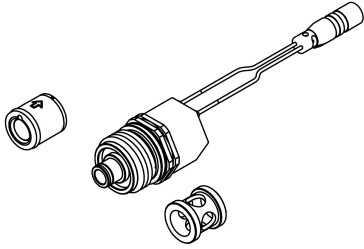

## KWC

Set for thermal disinfection

Modell-Linie: F5 | ACXT2001

Showers | Complementary parts showers

### KWC-No.

**2030057940**

Set for thermal disinfection

Set for thermal disinfection with solenoid valve cartridge DN 5, bistable, with waterproof plug and grit filter, 6 V DC, backflow

preventer and spacer.

### Spare Parts