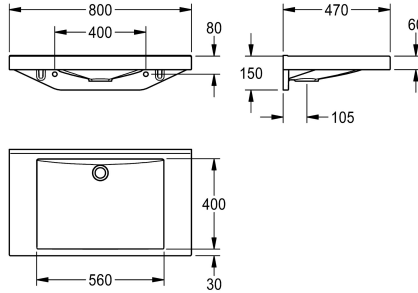

KWC QUADRO-FX single washbasin

Modell-Linie: FX | ANMW0036
Washbasins & Washtroughs | Wash basins

KWC-No.

2030058091

QUADRO-FX single washbasin

QUADRO-FX single washbasin, made of MIRANIT resin-bonded mineral material, with pore-free, smooth surface (temperature-resistant up to 80 °C). Colour Alpine white. With seamless, rectangular bowl, without overflow and without tap ledge. Mounted on washbasin back panel. Three-sided apron 60 mm (H). Rear

surge edge, including mounting material.

Dimensions 800 x 150 x 470 mm (W x H x D)
Bowl dimensions 560 x 90 x 400 mm (W x H x D)

Technical Data

type of basin
bowl position
bowl - bowl height
bowl - depth
bowl shape
bowl - width
colour
material
material code
overall depth
overall height
overall width
overflow
rear upstand
siphon diameter
siphon included
splash back
tap ledge
type of mounting
waste sleeve included

Wash basin
Center
90 mm
400 mm
rectangle
560 mm
alpinewhite
mineral material
Miranit
470 mm
60 mm
800 mm
No
Yes
DN 32
No
No
No
wall mounting
No

Optional Accessories

KWC QUADRO-FX single washbasin

Modell-Linie: FX | ANMW0036
Washbasins & Washtroughs | Wash basins