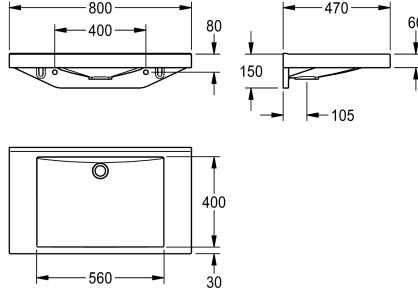

### KWC-No.

**2030058091**

QUADRO-FX single washbasin

QUADRO-FX single washbasin, made of MIRANIT resin-bonded mineral material, with pore-free, smooth surface (temperature-resistant up to 80 °C). Colour Alpine white. With seamless, rectangular bowl, without overflow and without tap ledge. Mounted on washbasin back panel. Three-sided apron 60 mm (H). Rear

surge edge, including mounting material.

Dimensions 800 x 150 x 470 mm (W x H x D)  
Bowl dimensions 560 x 90 x 400 mm (W x H x D)

### Technical Data

type of basin
bowl position
bowl - bowl height
bowl - depth
bowl shape
bowl - width
colour
material
material code
overall depth
overall height
overall width
overflow
rear upstand
siphon diameter
siphon included
splash back
tap ledge
type of mounting
waste sleeve included

Wash basin
center
90 mm
400 mm
rectangle
560 mm
alpinewhite
mineral material
Miranit
470 mm
60 mm
800 mm
no
yes
DN 32
no
no
no
wall mounting
no