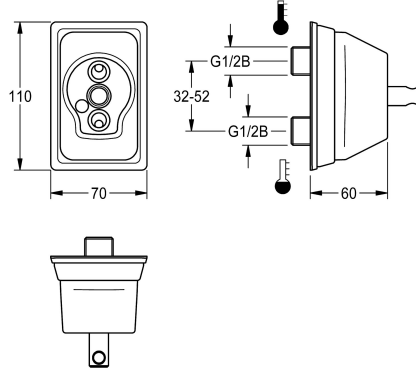

## KWC Wall flange

Modell-Linie: F5 | ACXM1002  
Taps | Complementary parts taps

### KWC-No.

**2030058762**  
Wall flange

Wall flange for washbasin mixers with water connections positioned above one another. All-metal construction, high-polished

chrome-plated brass, adjustable water connections.

### Technical Data

quantity

1

quantity uom

piece