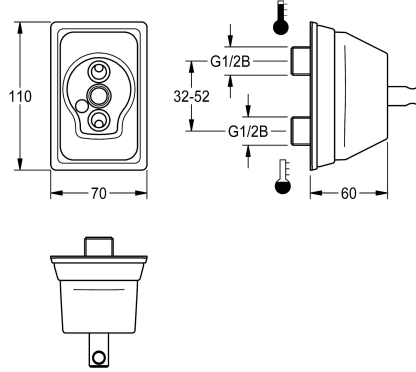

## KWC Wall flange

Modell-Linie: F5 | ACXM1002  
Taps | Complementary parts taps

### KWC-No.

**2030058762**  
Wall flange

Wall flange for washbasin mixers with water connections positioned above one another. All-metal construction, high-polished

chrome-plated brass, adjustable water connections.

### Technical Data

quantity

1

quantity uom

piece