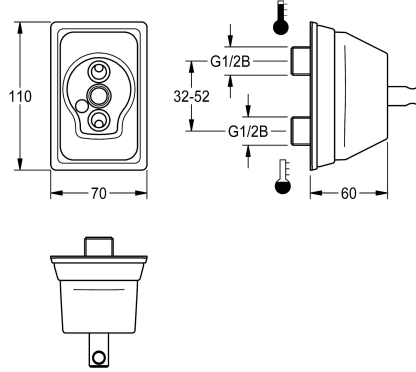

KWC Wall flange

Modell-Linie: F5 | ACXM1002
Taps | Complementary parts taps

KWC-No.

2030058762
Wall flange

Wall flange for washbasin mixers with water connections positioned above one another. All-metal construction, high-polished

chrome-plated brass, adjustable water connections.

Technical Data

quantity

1

quantity uom

piece