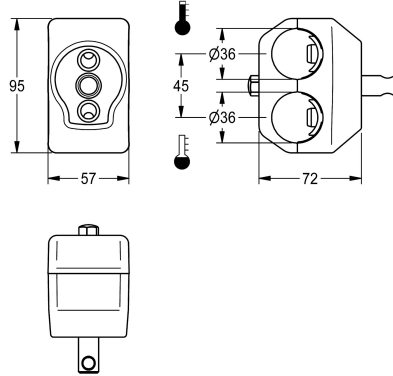

KWC

Single clamping bridge

Modell-Linie: F5 | ACXM1003

Spare parts | Spare parts taps

KWC-No.

2030058826

Single clamping bridge for installation on distribution lines positioned above one another

Single clamping bridge for washbasin mixers with water connections positioned above one another, for installation on

distribution lines positioned above one another, diameter 45 mm

Technical Data

quantity

1

quantity uom

piece