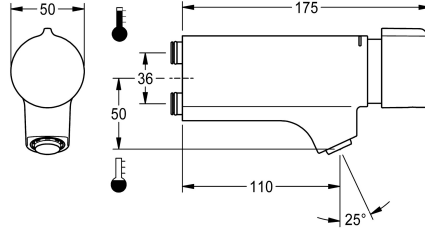

KWC F5S-Mix Self-closing single-mixer for fitting unit or wall

Modell-Linie: F5S | F5SM1011
Taps | Self closing taps

KWC-No.

2030058991
F5S-Mix Self-closing single-mixer

F5S-Mix Self-closing single-mixer DN 15 with angled outlet for installation on fitting units or separate wall flanges, for sanitary facilities. FRAMIC self-closing mixing cartridge, hydraulically controlled, low-maintenance and stagnation-free, with ceramic disc technology, automatic closing, flow pressure independent due to medium-independent design. Continuously adjustable flow

duration. With adjustable, turn-proof temperature stop. For connection to hot and cold water. All-metal construction, high-polished chrome-plated brass. Anti-theft aerator, SLIM design, with integrated flow regulator 5.0 l/min. Connections positioned above one another with backflow preventers.

Technical Data

with backflow preventer	yes
calculation flow rate cold wat	0.07 l/s
calculation flow rate hot wate	0.07 l/s
depressurised	no
with filter	yes
adjustable flow time	yes
functional principle	hydraulic self-closing
hygiene flushing	no
diameter nominal	DN 15
Locking mechanism	Top section, non-ceramic
material fitting	brass-look
maximum flow time	35 Seconds
minimum flow pressure	0.5 bar
minimum flow time	5 Seconds
type of mixing	yes
Pop-up waste set	no
with rosettes/cover plate	no
protective shutdown	no
Spout	fixed
spout projection	110 mm
surface finish fitting	chromed
surface treatment fitting	polished
temperature limit	yes
thermal disinfection	no

KWC F5S-Mix

Self-closing single-mixer for fitting unit or wall

Modell-Linie: F5S | F5SM1011

Taps | Self closing taps

type of mounting	mounted on product
type of operation	manual operation
type of tap	for fitting unit
volume flow rate at 3 bar	0.08 l/s
water connection	plug connection
Accent colour	none
Basic colour	chrome-look (glossy)