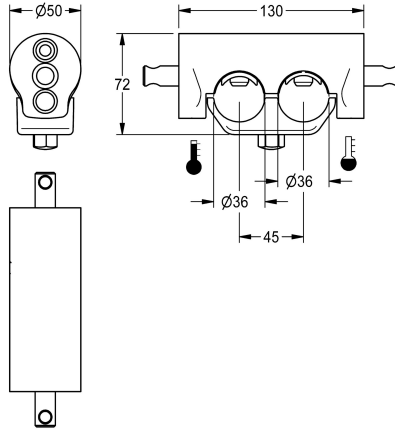

KWC Double clamping bridge

Modell-Linie: F5 | ACXM1004
Spare parts | Spare parts taps

KWC-No.

2030059971

Double clamping bridge for installation on distribution lines positioned next to one another

Double clamping bridge for washbasin mixers with water connections positioned arranged side by side, for installation on

distribution lines positioned next to one another, diameter 45 mm

Technical Data

quantity

1

quantity uom

piece