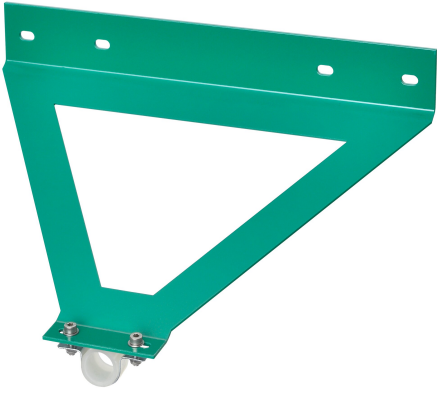

## KWC

### Wall arm holder

Modell-Linie: EMERGENCYSHOWERS | ZFAID700

Emergency showers | Complementary parts emergency showers

#### KWC-No.

**2030060157**

Wall arm holder for DN 20 emergency shower wall arm for installation in lightweight walls or as protection from vandals, powder-coated steel sheet, green (RAL 6032).

Dimensions 270 x 170 x 240 mm (W x H x D)