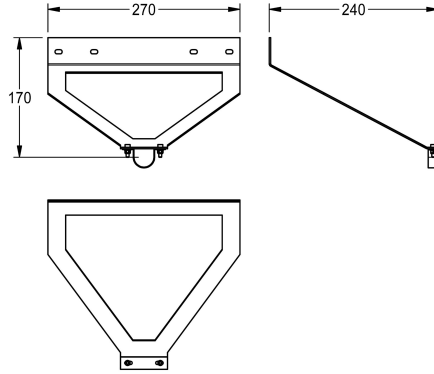

#### KWC-No.

**2030060157**

Wall arm holder for DN 20 emergency shower wall arm for installation in lightweight walls or as protection from vandals, powder-coated steel sheet, green (RAL 6032).

Dimensions 270 x 170 x 240 mm (W x H x D)