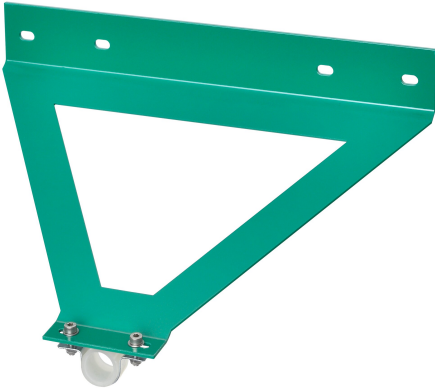

KWC

Wall arm holder

Modell-Linie: EMERGENCYSHOWERS | ZFAID700

Emergency showers | Complementary parts emergency showers

KWC-No.

2030060157

Wall arm holder for DN 20 emergency shower wall arm for installation in lightweight walls or as protection from vandals, powder-coated steel sheet, green (RAL 6032).

Dimensions 270 x 170 x 240 mm (W x H x D)