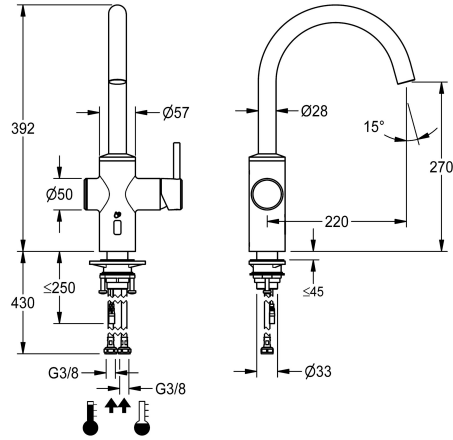

KWC F5LME Hybrid kitchen fitting

Modell-Linie: F5L | F5LME001
Taps | Manual taps

KWC-No.

2030061048

F5LME hybrid kitchen fitting DN 15 as pillar mixer with swivelling spout, can be locked in the centre position. Adjustable swivel ranges of 50°, 120° and 360°. For connection to hot water and cold water via hoses with strainers. Single lever mixer with mixer cartridge with ceramic disc technology and adjustable, turn-proof temperature stop. Alternative activation using hand reflection via an opto-electronic sensor for time-controlled water release with preset mixing water temperature. Mixer cartridge, solenoid valve and sensor with control electronics in all-metal housing, brushed stainless steel. Laminar jet controller with integrated flow rate controller (8.0 l/min). Projection 220 mm. Activated water hygiene

Battery compartment including battery or power supply unit with extension cable must be ordered separately.

Technical Data

depressurised
with filter
functional principle
hygiene flushing
diameter nominal
Locking mechanism
material fitting
minimum flow pressure
type of mixing
Pop-up waste set
with rosettes/cover plate
Spout
surface finish fitting
temperature limit
thermal disinfection
type of mounting
type of operation
type of tap
volume flow rate at 3 bar
water connection
Accent colour

no
yes
manual
prepared
DN 15
Top section, non-ceramic
stainless steel
1 bar
yes
no
no
rotating, top
brushed
yes
yes
tap hole
manual operation
pillar tap
0.13 l/s
hose (gland nut)
none

KWC F5LME Hybrid kitchen fitting

Spare Parts

Solenoid valve cartridge

2030045522

KWC F5LME
Hybrid kitchen fitting

Modell-Linie: F5L | F5LME001
Taps | Manual taps

ACXX9002
